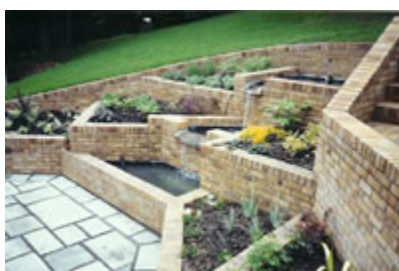

MJ Phillips
Groundwork Contractors

01296 623283
07860 376986

Groundwork for Industrial,
Commercial & Private Clients

Garden Features

There can be nothing more enjoyable than listening to the sound of trickling water whilst relaxing in the garden. This can be achieved by natural or artificial means.

The sound of water cascading down a cleverly created series of ponds to a larger pool containing fish and suitable vegetation can produce this relaxing state. Or a fountain set in a large patio area.

You may prefer something to make pottering about in the garden more enjoyable, such as raised beds for flowers or vegetables, and this could include suitable paving or steps to make access easier.