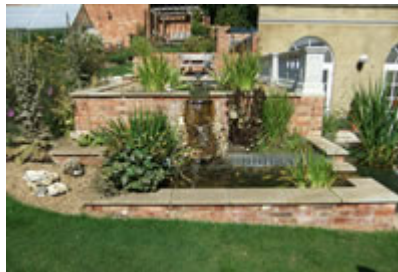

MJ Phillips
Groundwork Contractors

01296 623283
07860 376986

Groundwork for Industrial,
Commercial & Private Clients

Garden Features

There can be nothing more enjoyable than listening to the sound of trickling water whilst relaxing in the garden. This can be achieved by natural or artificial means.

The sound of water cascading down a cleverly created series of ponds to a larger pool containing fish and suitable vegetation can produce this relaxing state. Or a fountain set in a large patio area.

You may prefer something to make pottering about in the garden more enjoyable, such as raised beds for flowers or vegetables, and this could include suitable paving or steps to make access easier.